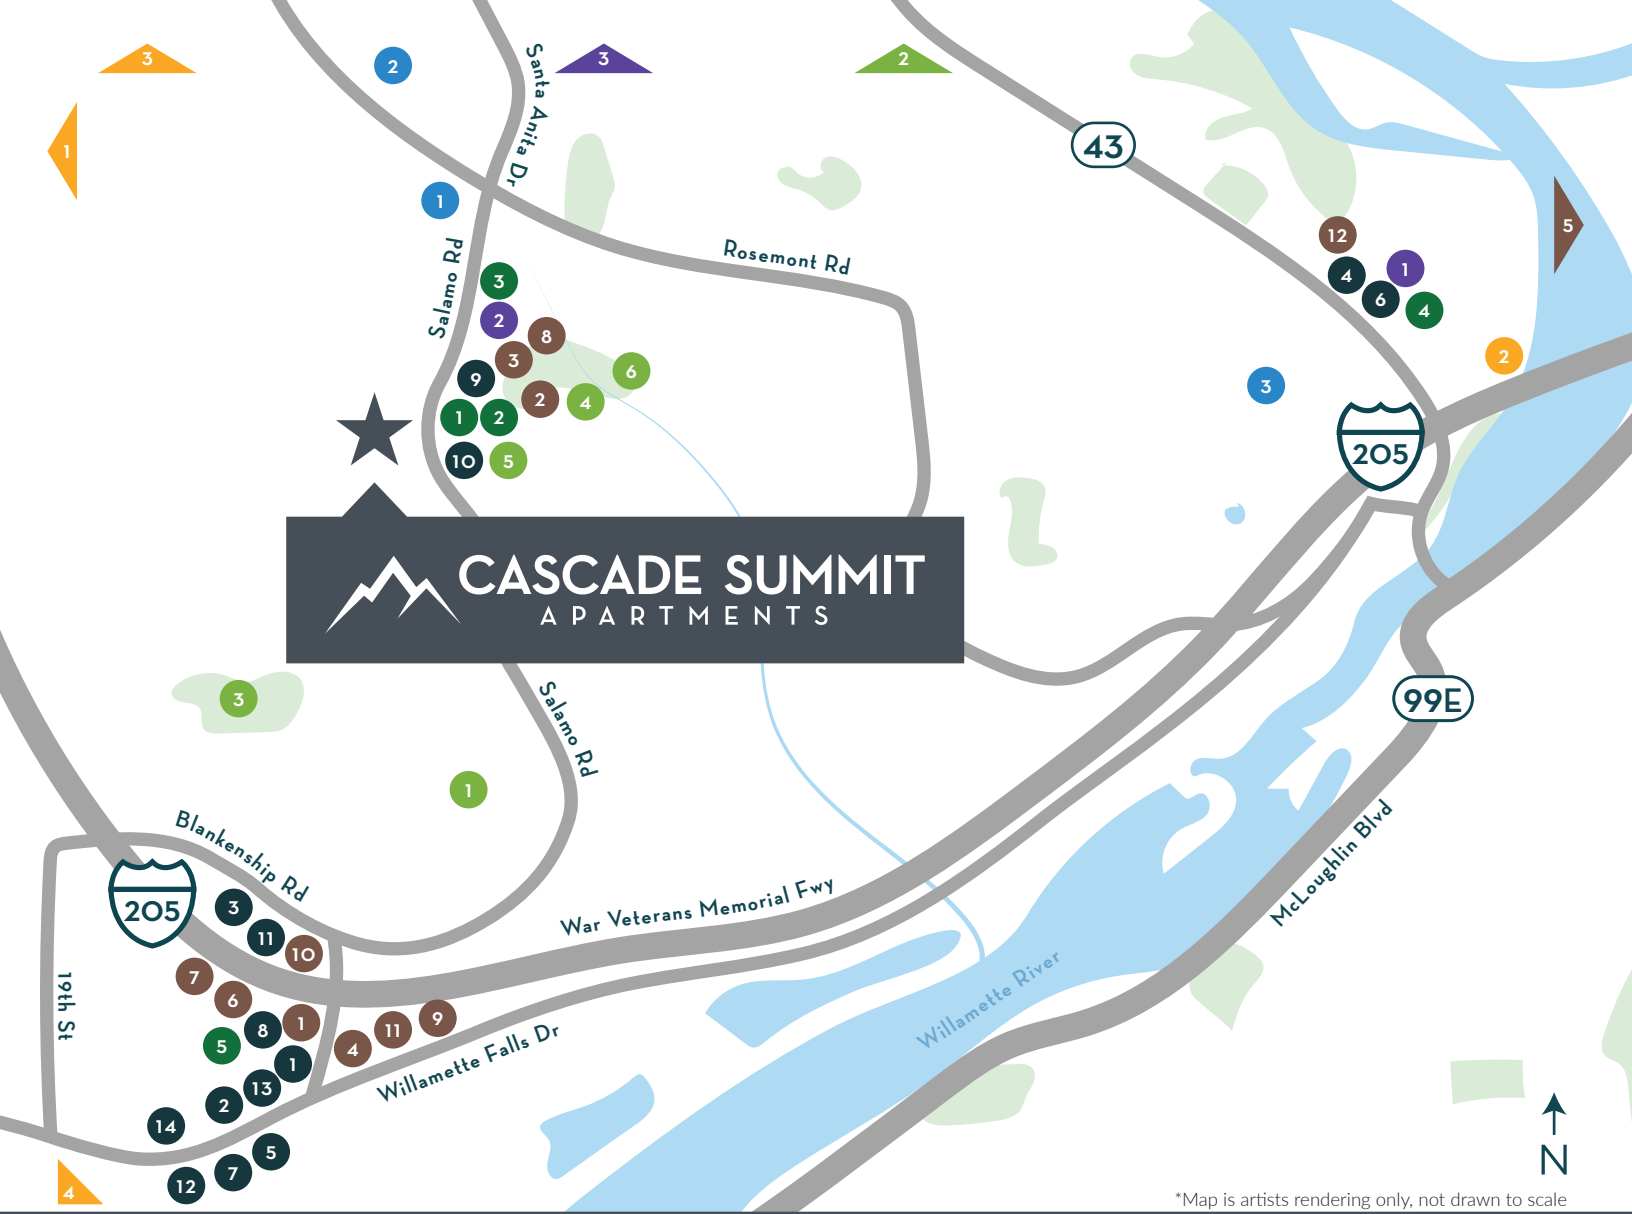

CASCADE SUMMIT
APARTMENTS

*Map is artists rendering only, not drawn to scale

ART & ENTERTAINMENT

- 1 Fiala Farms
- 2 McLean House
- 3 Oswego Hills Vineyard and Winery
- 4 Pete's Mountain Vineyard and Winery

BANKS

- 1 Bank of America Financial Center
- 2 Chase Bank
- 3 Clackamas Federal Credit Union
- 4 Key Bank
- 5 Pacific West Bank

CONVENIENCES

- 1 Ace Hardware
- 2 Cascade Summit Animal Hospital
- 3 Cascade Summit Dry Cleaners
- 4 Chevron West Linn
- 5 Home Depot
- 6 Legacy Medical Group
- 7 Les Schwab
- 8 Liquor Store
- 9 Northwest Self Storage
- 10 Providence Medical Group
- 11 Valvoline Instant Oil Change
- 12 West Linn Public Library

DINING

- 1 5 Guys
- 2 Allium
- 3 Dutch Brothers
- 4 (five-O-three) Restaurant & Bar
- 5 La Fiesta Mexican Kitchen
- 6 Lá Sen Vietnamese Grill
- 7 Lil' Cooperstown Pub & Grill
- 8 McMenamins West Linn Pub
- 9 San Blas Mexican Restaurant
- 10 Starbucks
- 11 Subway
- 12 Sushi Bomb
- 13 Thai Lemon
- 14 Willamette Ale & Cider House

GROCERY STORES

- 1 Market of Choice
- 2 Safeway
- 3 Walmart Neighborhood Market

PARKS

- 1 Douglas Park
- 2 Mary S. Young Park
- 3 North Willamette Park
- 4 Tanner Creek Park
- 5 West Linn Parks & Recreation
- 6 West Linn Skate Park